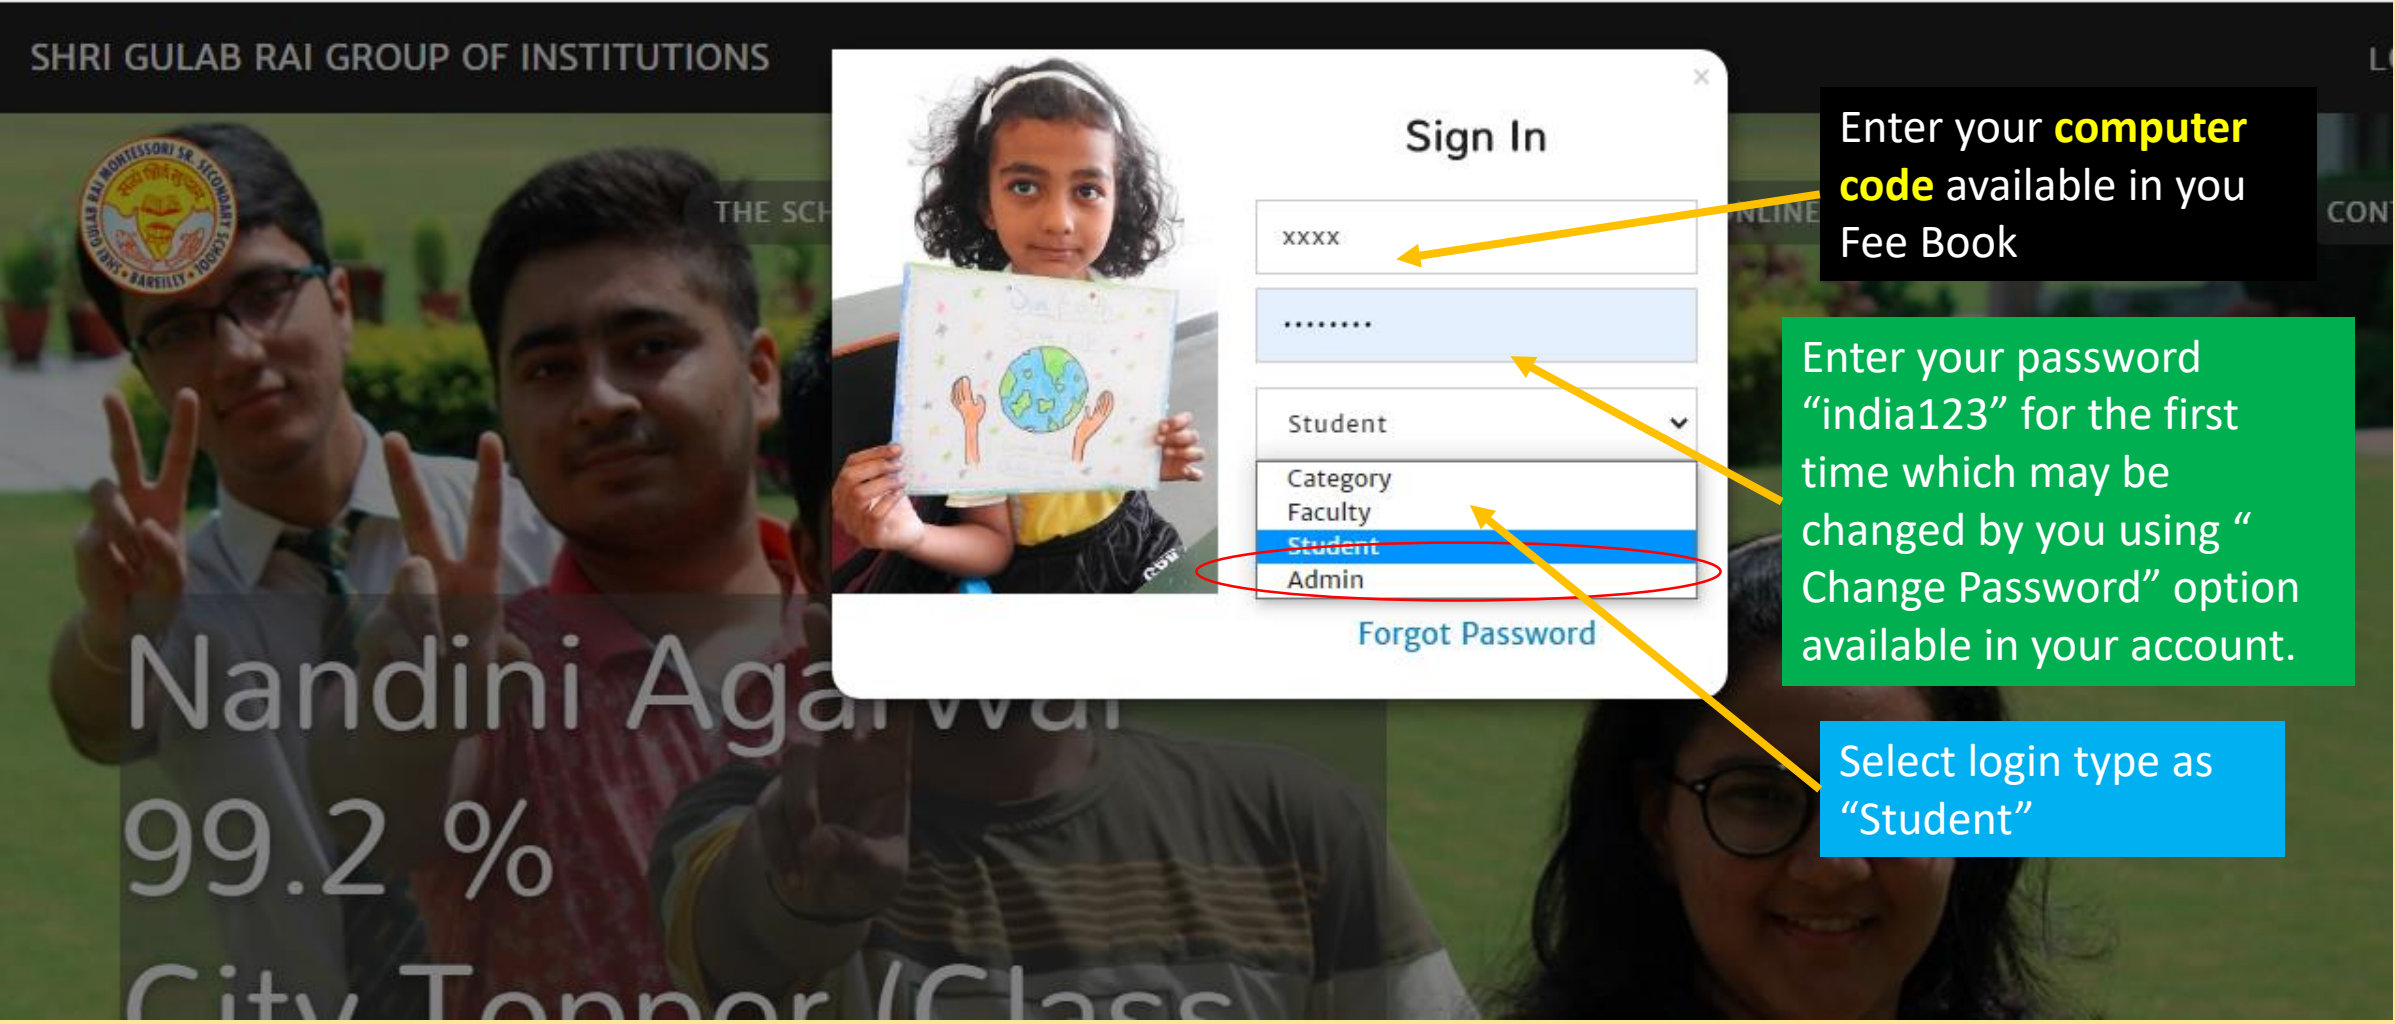

Introducing Student Account for www.GRMschool.com

Features

- Maintains Privacy of Online Classes at class & subject level.
- Avoids Un-Authorized access by Non-GRManians and ensures smooth conduct of class.
- Ensues immediate availability of updated Meeting credentials for Online classes at student level.

Click here to login

The screenshot shows a web browser window with the address bar displaying `grmschool.com/NainitalRoad/Index.aspx`. The page header features the text "SHRI GULAB RAI GROUP OF INSTITUTIONS" on the left and a "LOGIN" button with a user icon on the right. A yellow arrow points from the text "Click here to login" to the "LOGIN" button. Below the header is a navigation menu with buttons for "THE SCHOOL", "GALLERY", "ONLINE FEES PAYMENT", "ONLINE CLASSES", "HOME WORK", and "CONTACT". The main content area displays a gallery image of three people. A semi-transparent grey box is overlaid on the image with the text "Aanchal Saxena", "97.8%", and "Class XII".